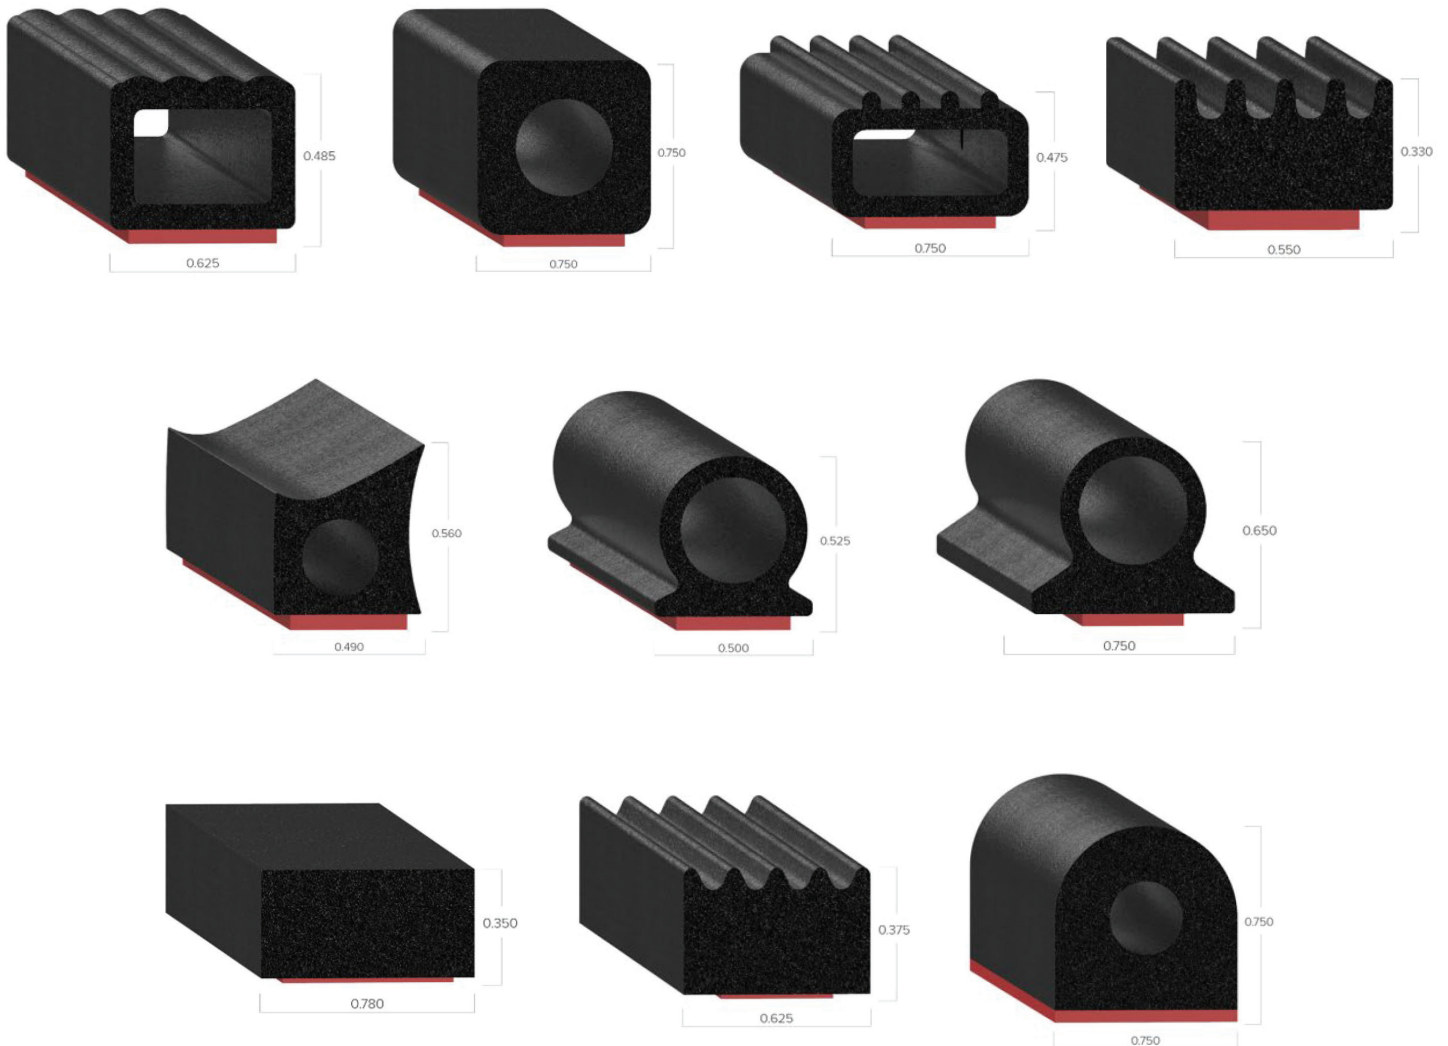

## Sponge Rubber Extrusions

The following are examples of standard EPDM, Neoprene sponge rubber extrusions, available with or without adhesive tape.

Minimum order quantity may apply. For details, contact Hanna Rubber Company at [sales@hannarubber.com](mailto:sales@hannarubber.com).